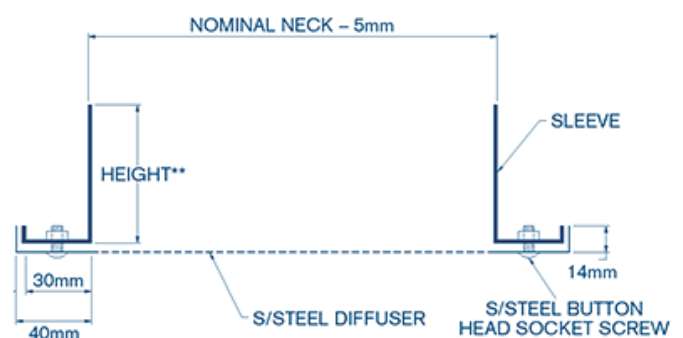

S W Hart & Co ®

MAKE HART MODEL CRPG

Clean Room Perforated Grille

FEATURES :

- ⊙ Stainless steel construction
- ⊙ Supply or return air
 - Ceiling or wall surface mount
- ⊙ Removable face plate
- ⊙ Standard polished finish
- ⊙ Powder coat finish available on request
- ⊙ 8mm dia. Perforations at 10mm centimetres (62% free area)

ACCESSORIES :

- ⊙ Opposed Blade Damper
- ⊙ Filter
- ⊙ Neck Adaptor
- ⊙ Barrier Screen for PC2 laboratory
- ⊙ Cushion Head Box
- ⊙ HEPA Filter Terminal Unit

INSTALLATION :

- ⊙ Wall
- ⊙ Ceiling

DIMENSION :

CRPG - STANDARD SIZES :